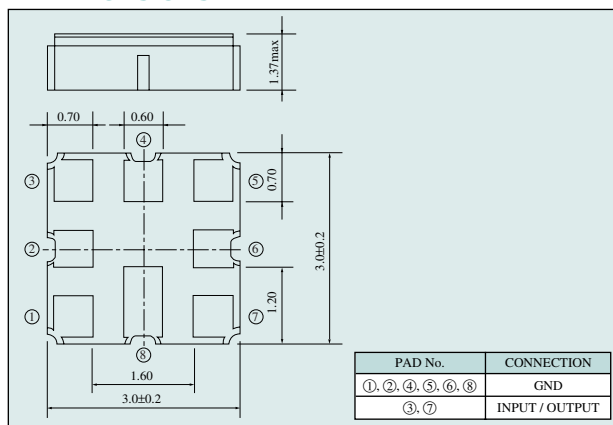

SAW DEVICES

For Home Security System For Car Security System

SAW FILTER FOR REMOTO KEYLESS ENTRY SYSTEM

This is SAW filter used for home security system and car security system.

■ Features

- Compactness (3 × 3 × 1.37mm max)
- Low insertion loss
- High stability by ST-quartz

■ Dimensions

■ Matching circuit